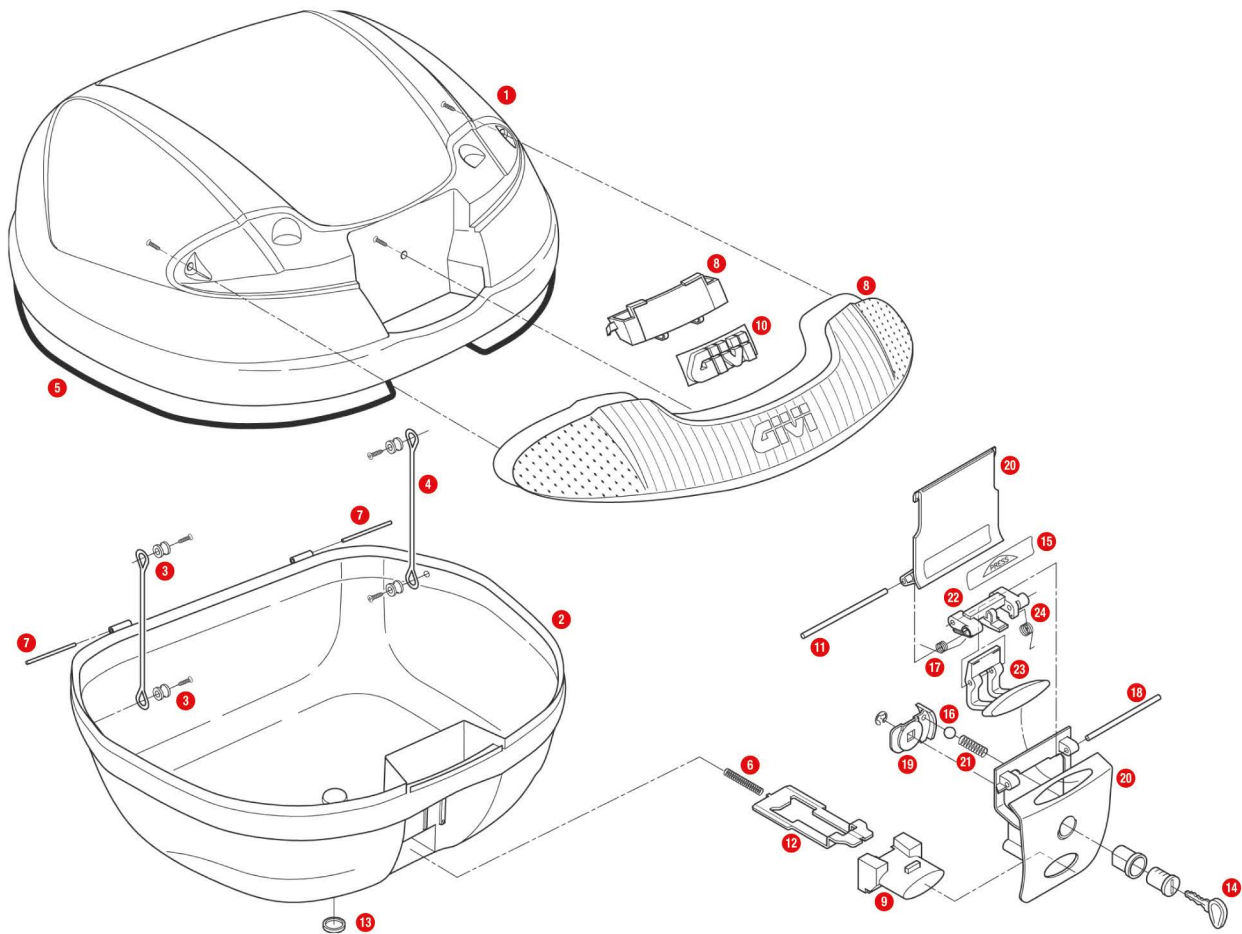

E340 VISION / E340 VISION TECH

| | | |
|----|-----------------|---|
| 1 | Z340CNM | E340 top-shell black |
| | Z340CNTM | E340 Tech assembled top-shell |
| 2 | Z350FNM | E350 - E340 - E370 bottom-shell black |
| 3 | Z112R | Red pulley, 4 pcs. |
| 4 | Z115R | Stop bag opening yarn, 2 pcs. |
| 5 | Z159R | Bag lock lining, 1 pcs. |
| 6 | Z191R | Push button spring, 1 pcs. |
| 7 | Z635R | Pin. D. 04x48 mm, 2 pcs. |
| 8 | Z1648R | Red reflector with silver Bottom-shell |
| | Z1648FR | Smoked reflector with silver bottom (for E340 Tech) |
| 9 | Z645R | Push button red |
| | Z645CR | Opening push button chromed |
| 10 | Z229 | Chromed GIVI brand |
| 11 | Z721R | Pin. D. 04x85 mm |
| 12 | Z761NR | Bolt, 1 pcs. |

| | | |
|----|----------------|---|
| 13 | Z1235 | Injection covering cap |
| | Z641NM | Lock set |
| | Z641NTM | Lock set (for TECH version) |
| 14 | Z140R | Key locks with corresponding bush with red handle |
| 15 | Z409R | Name holder, 1 pcs. |
| 16 | Z630 | Steel spheres D. 6 |
| 17 | Z632R | Steel torsion spring |
| 18 | Z637R | Pin. D. 04x75 mm, (1 piece) |
| 19 | Z640R | Plate below lock for standard key |
| | Z4513R | Plate below lock for Security Lock key |
| 20 | Z641NR | Hinge black |
| 21 | Z648 | Cylinder spring |
| 22 | Z643R | Lock set element red, 1 pcs. |
| 23 | Z644R | Opening push button, red, 1 pcs. (for top-case V46) |
| 24 | Z647R | Torsion spring, 1 pcs. |