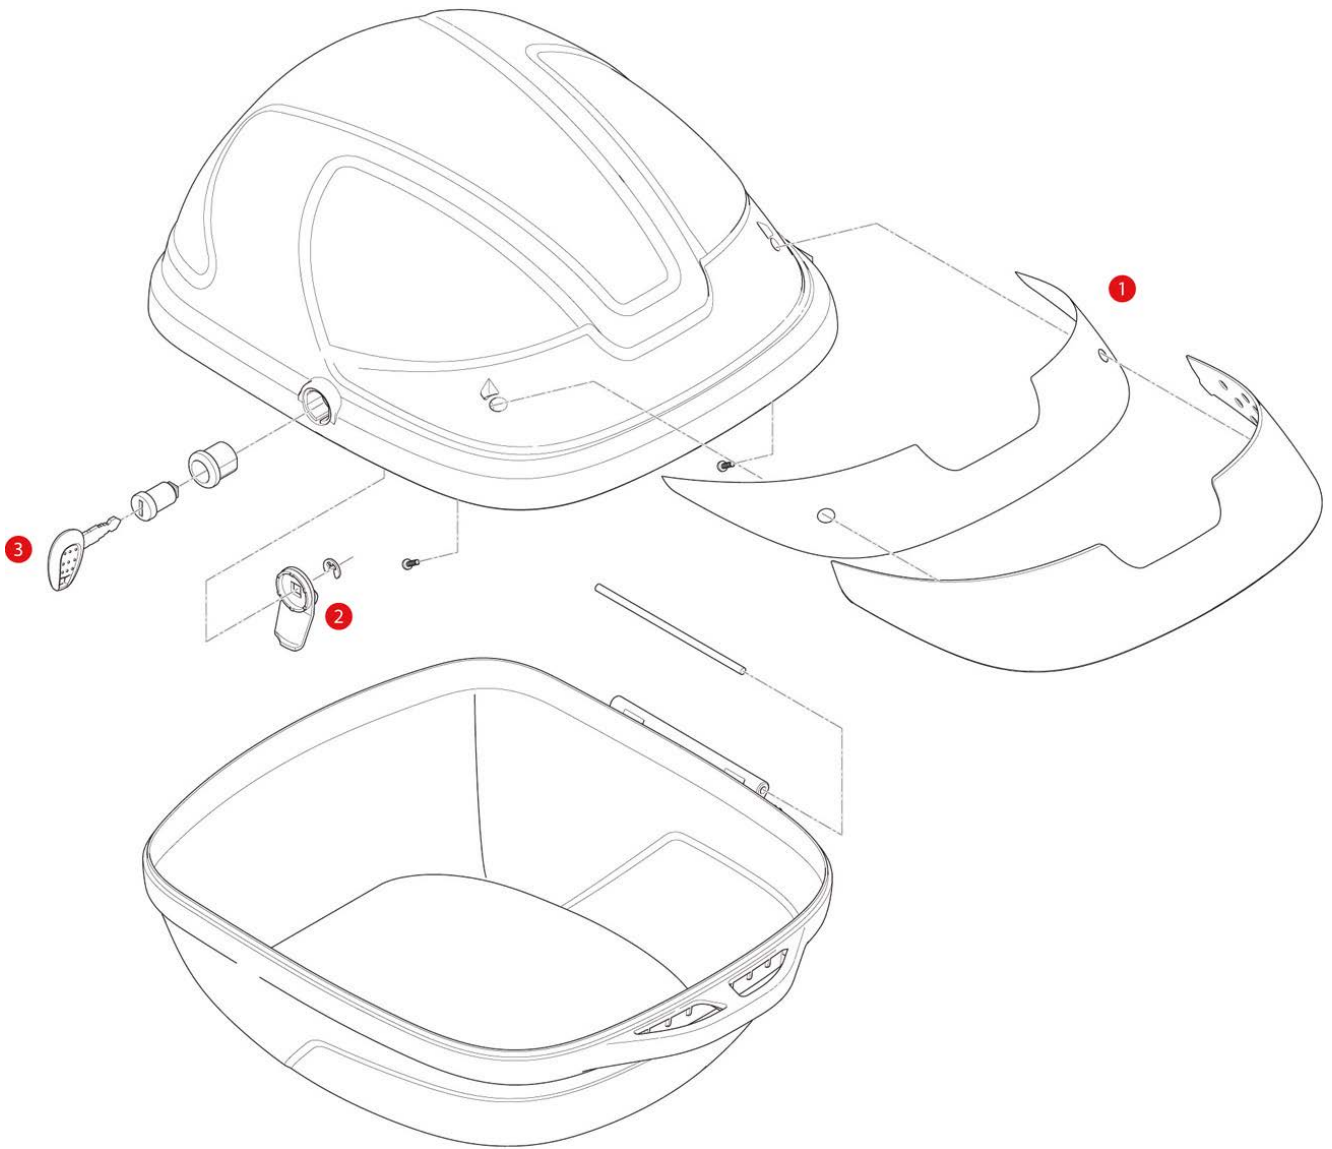

**CY14N**

1	Z3101TR	Reflector with graphic bottom
2	Z3102R	Below lock

3	Z140R	Key locks with corresponding bush with red handle
---	-------	---