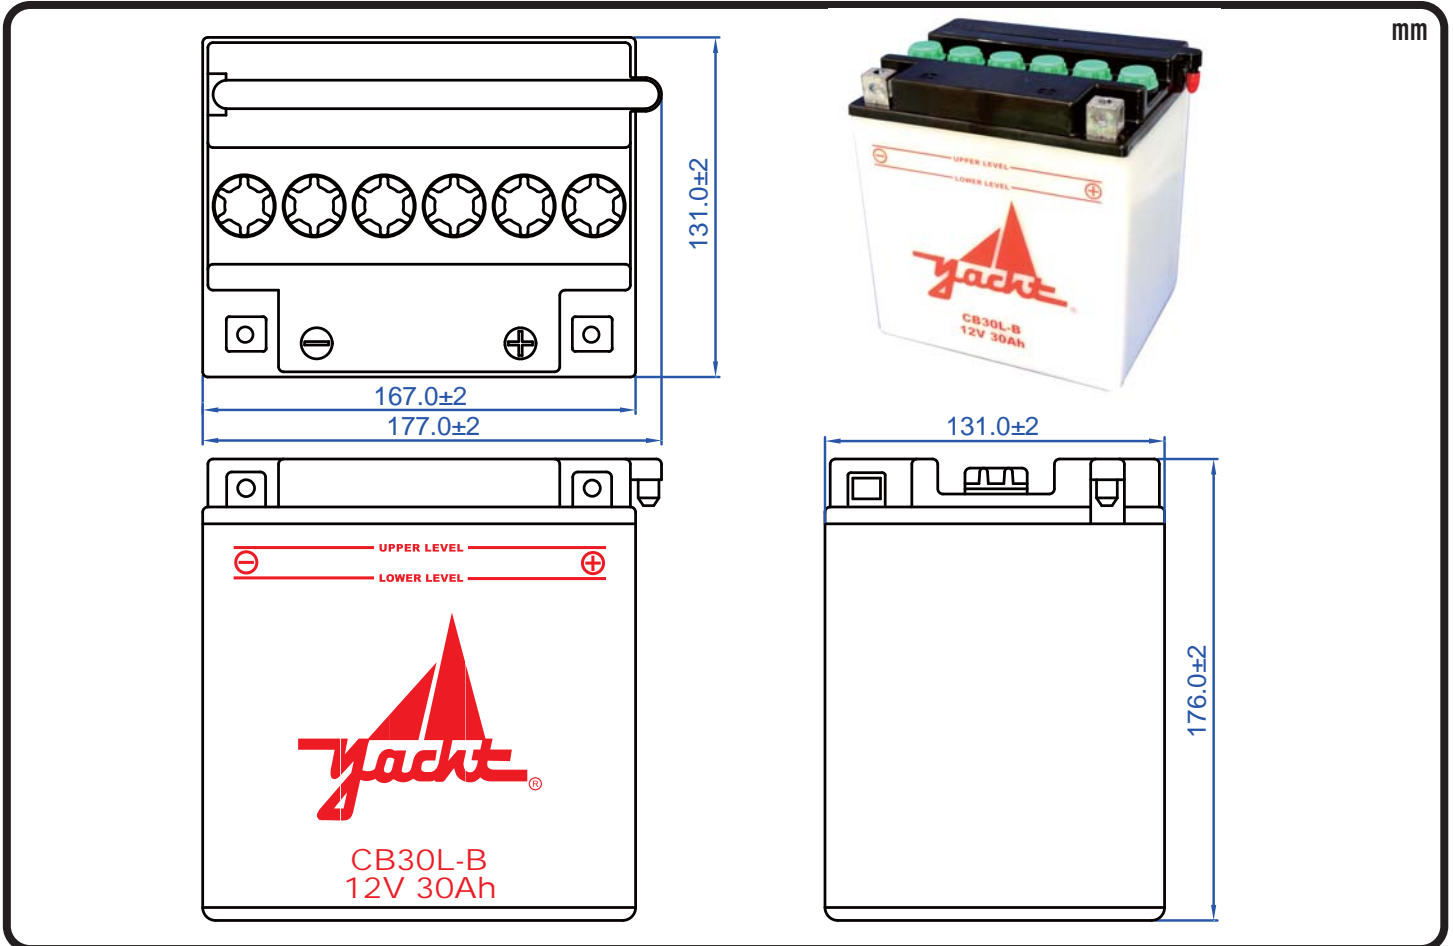

POWERSPORTS BATTERY High Performance 12-Volt Conventional Battery Series

CB30L-B 12V 30AH(10HR)

JIS
D5302

Specification

BATTERY TYPE NUMBER	VOLTAGE (V)	CAPACITY AH (10HR)	MAXIMUM DIMENSIONS						WEIGHT			
			MILLIMETERS (±2 mm)			INCHES (±1/16 in)			BATTERY ONLY		INCLUDE ACID AND PACKAGE	
			L	W	H	L	W	H	Kg	Lbs	Kg	Lbs
CB30L-B	12	30	167	131	176	6 1/2	5 1/8	6 15/16	7.50	16.52	10.63	23.41

Dimension