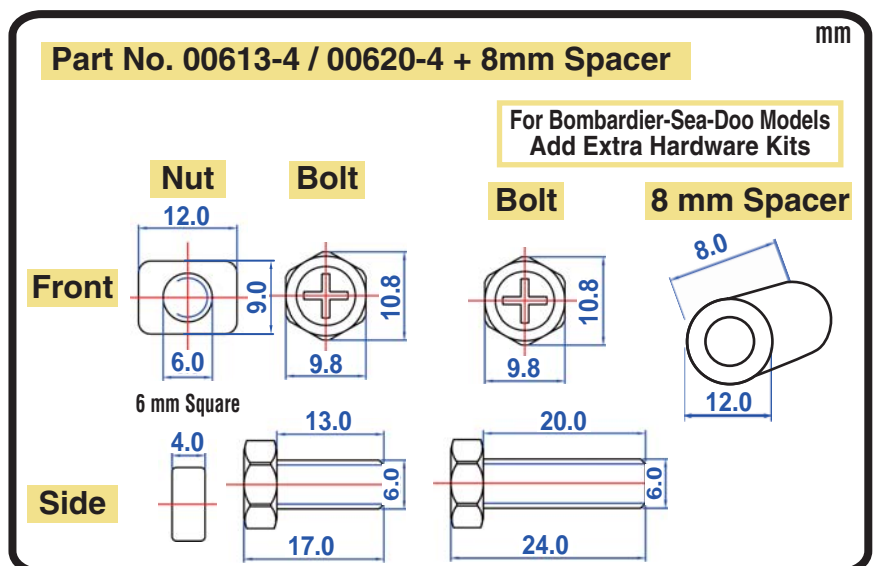

Nut & Bolt Hardware Kits

CORPORATE HEADQUARTERS (TAICHUNG, TAIWAN)

4F-5, No. 925, Sec. 4, Taiwan Blvd., Taichung, 40767 Taiwan, R.O.C.
Tel : 886-4-2358-0578 Fax : 886-4-2358-0059
sales@yacht-battery.com

YACHT BATTERY USA, INC.

Tel : 1-610-689-0443 Fax : 1-888-373-6466
Dave.Beidler@yacht-battery.com
Bruce.Ash@yacht-battery.com