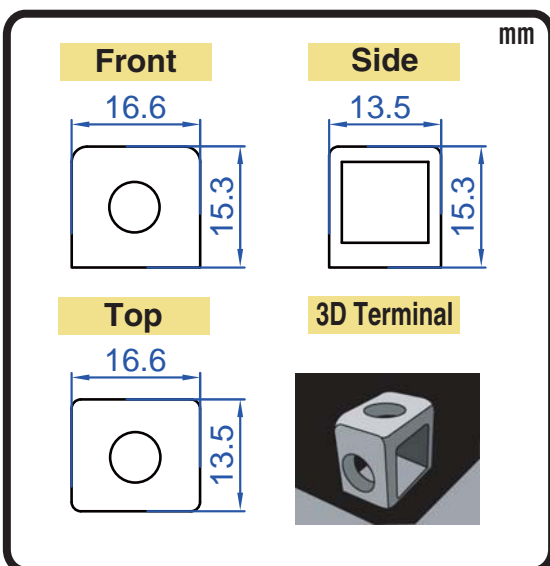

Terminal Configuration