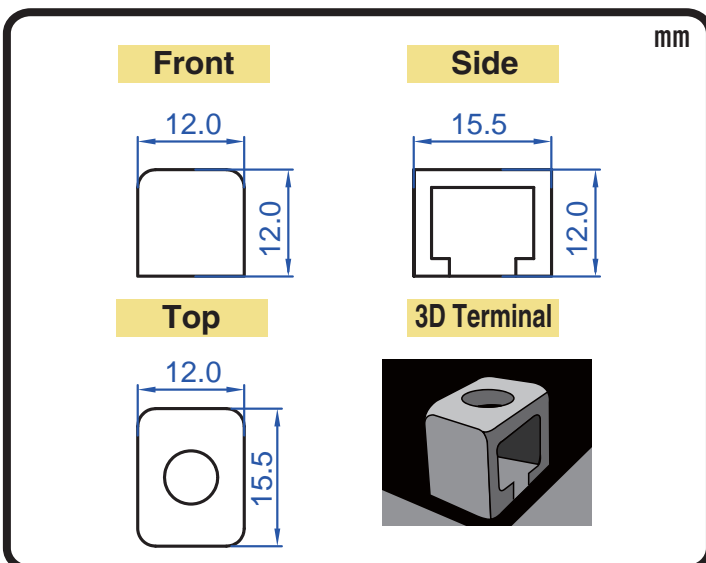

Terminal Configuration