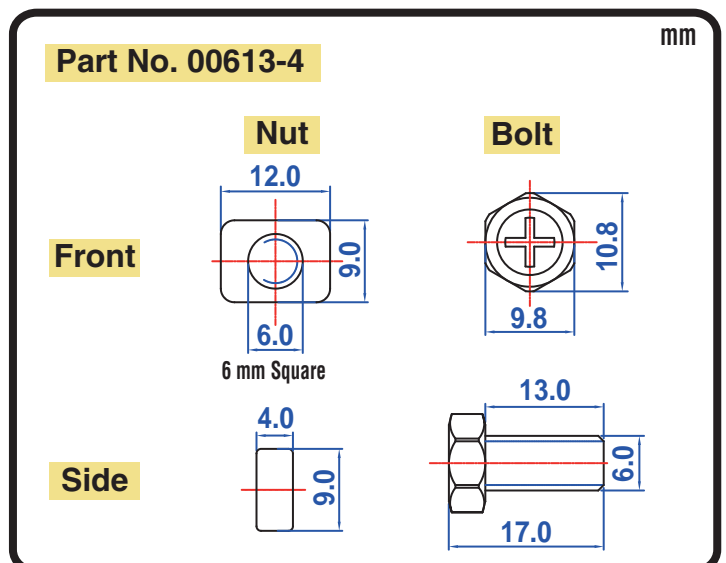

Nut & Bolt Hardware Kits

CORPORATE HEADQUARTERS (TAICHUNG, TAIWAN)
4F-5, No. 925, Sec. 4, Taichwan Blvd., Taichung, 40767 Taiwan, R.O.C.
Tel : 886-4-2358-0578 Fax : 886-4-2358-0059
sales@yacht-battery.com

YACHT BATTERY USA, INC.
Tel : 1-610-689-0443 Fax : 1-888-373-6466
Dave.Beidler@yacht-battery.com
Bruce.Ash@yacht-battery.com