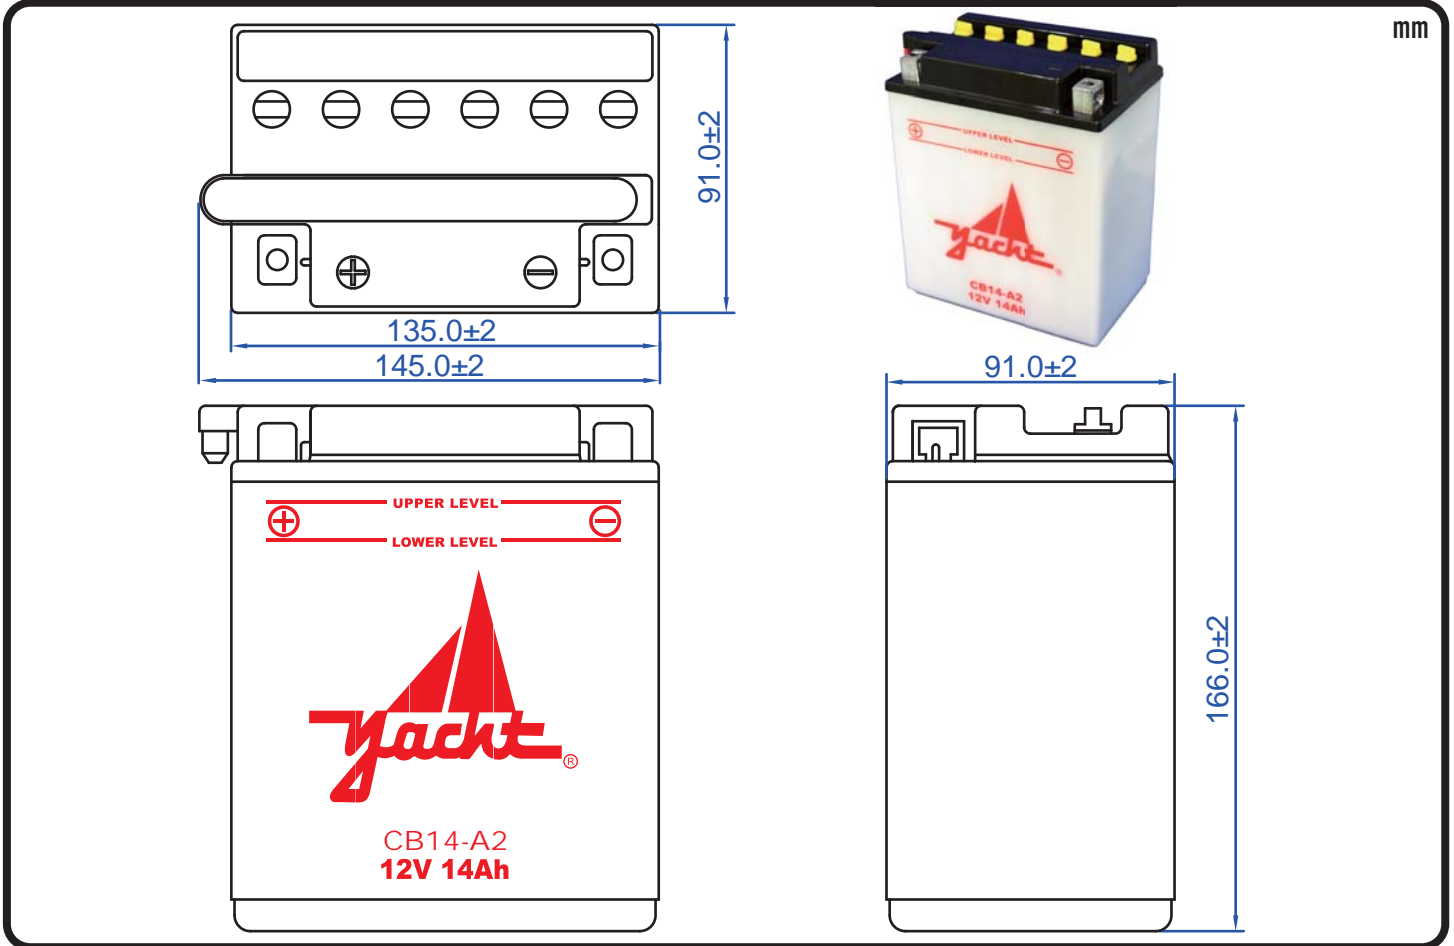

POWERSPORTS BATTERY High Performance 12-Volt Conventional Battery Series

CB14-A2 12V 14AH(10HR)

JIS
D5302

Specification

BATTERY TYPE NUMBER	VOLTAGE (V)	CAPACITY AH (10HR)	MAXIMUM DIMENSIONS						WEIGHT			
			MILLIMETERS (±2 mm)			INCHES (±1/16 in)			BATTERY ONLY		INCLUDE ACID AND PACKAGE	
			L	W	H	L	W	H	Kg	Lbs	Kg	Lbs
CB14-A2	12	14	135	91	166	5 5/16	3 9/16	6 1/2	3.80	8.37	5.12	11.28

Dimension