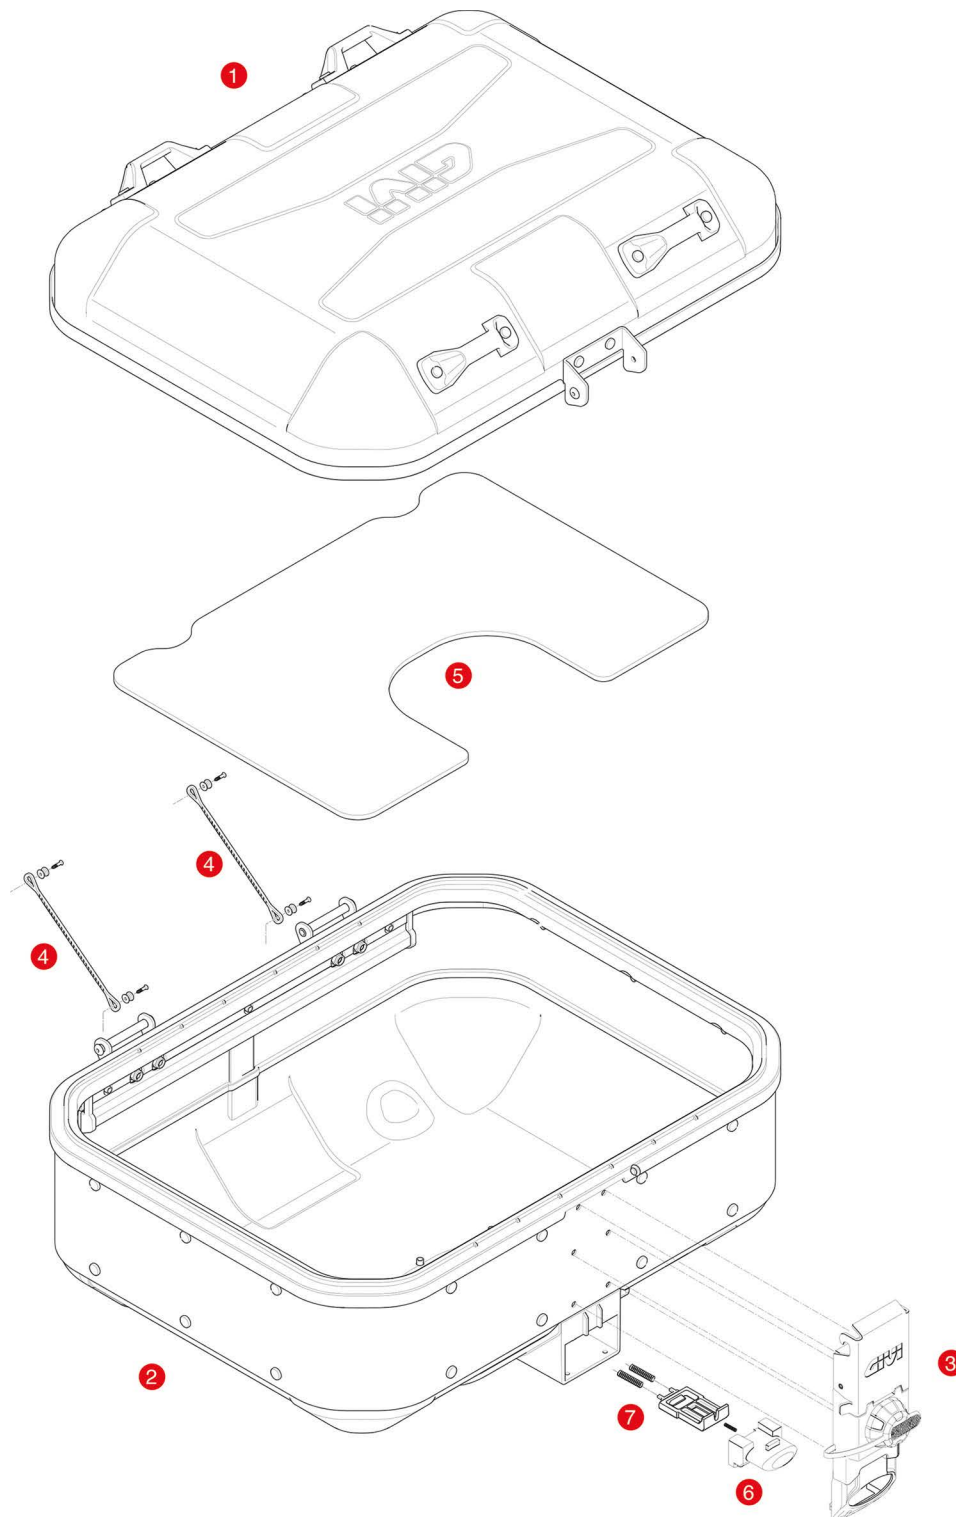

## DLM46 / DLM30 TREKKER DOLOMITI

|   |                   |   |
|---|-------------------|---|
| 1 | <b>Z7710R</b>     | DLM46A - DLM30A top-shell               |
|   | <b>Z7710BR</b>    | DLM46B - DLM30B black painted top-shell |
| 2 | <b>Z7716-46R</b>  | DLM46A bottom shell                     |
|   | <b>Z7716-30R</b>  | DLM30A bottom shell                     |
|   | <b>Z7716-30BR</b> | DLM30B painted black bottom shell       |
|   | <b>Z7716-46BR</b> | DLM46B painted black bottom shell       |
| 3 | <b>Z8024M46R</b>  | DLM46 lock set                          |

|   |                  |   |
|---|------------------|---|
|   | <b>Z8024M30R</b> | DLM30 lock set  |
| 4 | <b>Z115R</b>     | Stop bag opening yarn, 2 pcs.   |
| 5 | <b>Z8103R</b>    | Inner mat   |
| 6 | <b>Z645CR</b>    | Opening push button chromed   |
| 7 | <b>Z1782CR</b>   | Bolt with springs   |
|   | <b>SL101</b>     | Security lock set including cylinder, 2 keys, bush and under lock platelets |